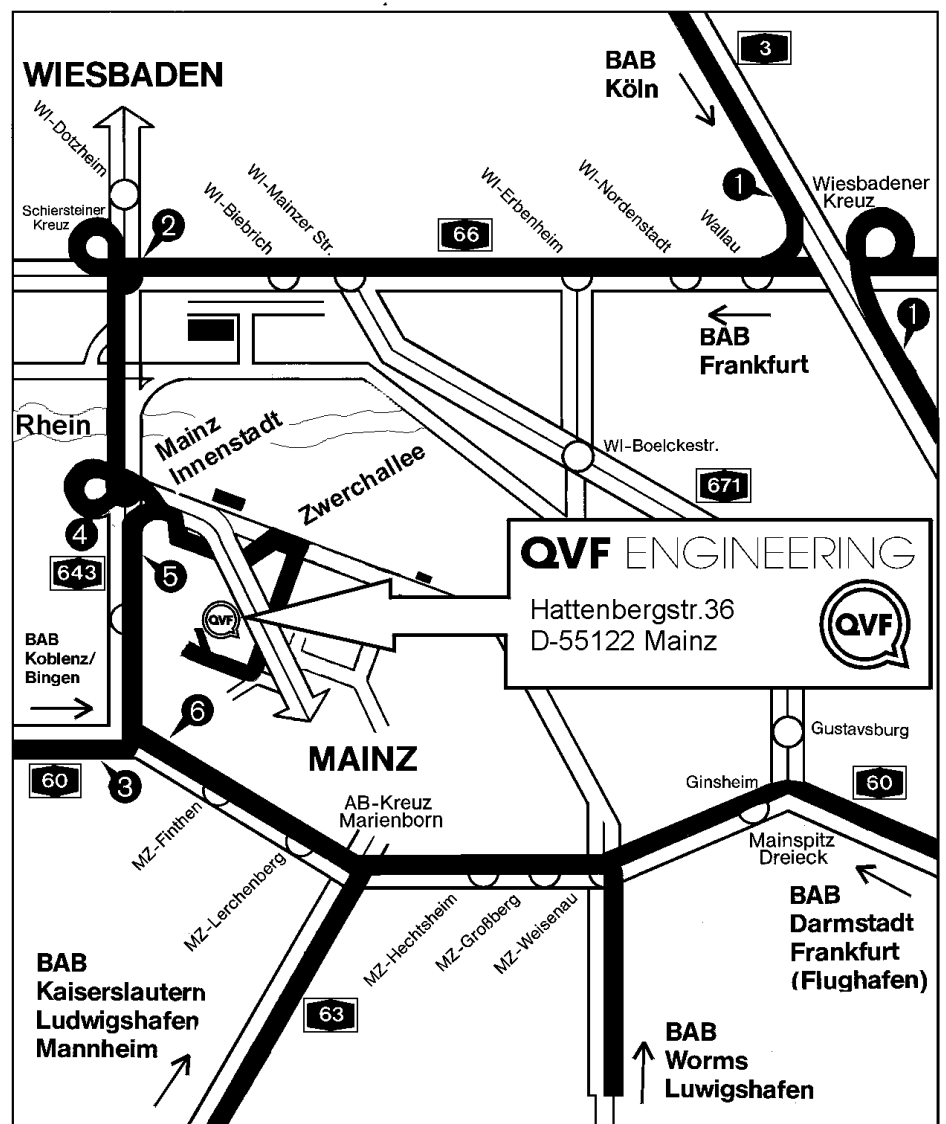

QVF ENGINEERING

Directions to QVF

After leaving the Autobahn Mainz Mombach, pass the traffic circle and follow the sign "Stadtmitte". You drive on the "Rheinallee". Next possibility you turn right from Rheinallee to the parallel street. Next traffic light you turn right into Zwerchallee. Turn right at the next traffic light again and you will reach our main entrance.

Starting from Frankfurt airport you may take a "S-Bahn" or a local train at the underground station of the airport. Follow direction Mainz. Further directions see right column.

At Mainz Hauptbahnhof you can take either a taxi (5 minutes), a bus (line 60 or 61) or the tram line 50 or 51, what takes 10 minutes. Bus and tram stop at "Zwerchallee" which is opposite to our main entrance.