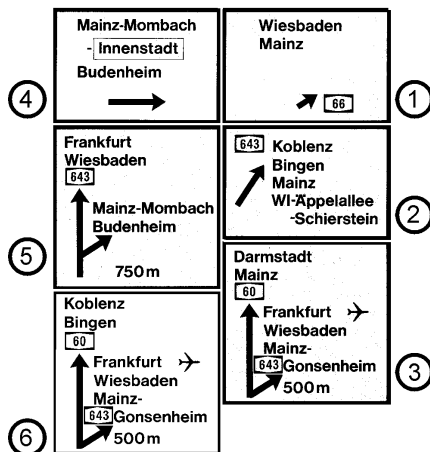

QVF ENGINEERING

Directions to QVF

After leaving the Autobahn Mainz Mombach, pass the traffic circle and follow the sign "Stadtmitte". You drive on the "Rheinallee". Next possibility you turn right from Rheinallee to the parallel street. Next traffic light you turn right into Zwerchallee. Turn right at the next traffic light again and you will reach our main entrance.

Starting from Frankfurt airport you may take a "S-Bahn" or a local train at the underground station of the airport. Follow direction Mainz. Further directions see right column.

At Mainz Hauptbahnhof you can take either a taxi (5 minutes), a bus (line 60 or 61) or the tram line 50 or 51, what takes 10 minutes. Bus and tram stop at "Zwerchallee" which is opposite to our main entrance.